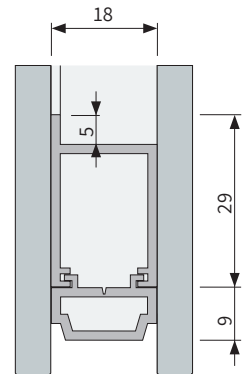

מרווחי אוויר: 18 מ"מ, 20 מ"מ, 25 מ"מ, 27 מ"מ.

VBM TOV 18mm - Detailed dimensions (mm)

Section A-A

Section B-B

Section C-C

Section D-D

Power and command socket

VBM TOV 20mm - Detailed dimensions (mm)

Section A-A

Section B-B

Section C-C

Section D-D

Power and command socket

VBM TOV 25mm - Detailed dimensions (mm)

Section A-A

Section B-B

Section C-C

Section D-D

Power and command socket

VBM TOH 18mm - Detailed dimensions (mm)

Section A-A

Section B-B

Section C-C

Section D-D

Power and command socket

VBM TOH 20mm - Detailed dimensions (mm)

Section A-A

Section B-B

Section C-C

Section D-D

Power and command socket

VBM TOH 25mm - Detailed dimensions (mm)