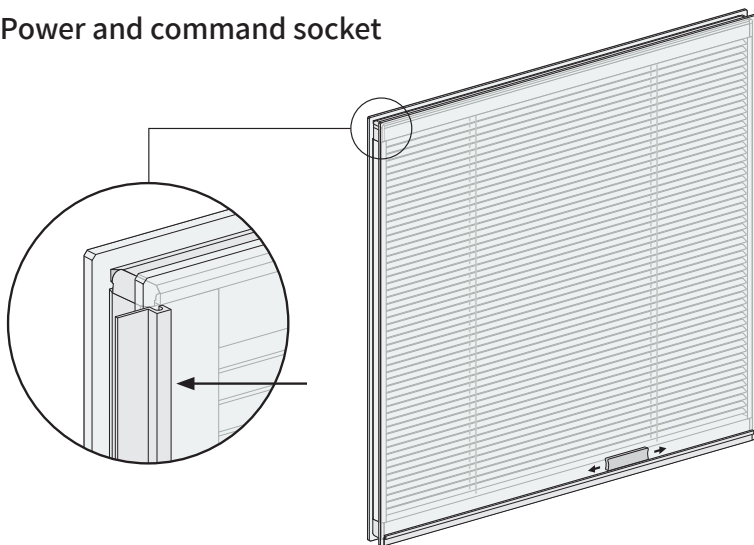

Power and command socket