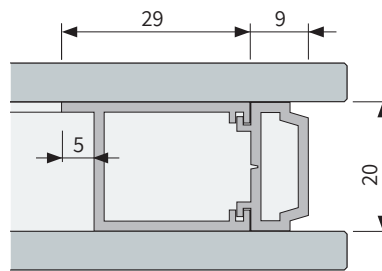

מרווחי אוויר: 18 מ"מ, 20 מ"מ, 25 מ"מ, 27 מ"מ.

VBM TOV 18mm - Detailed dimensions (mm)

Section A-A

Section B-B

Section C-C

Section D-D

Power and command socket

VBM TOV 20mm - Detailed dimensions (mm)

Section A-A

Section B-B

Section C-C

Section D-D

Power and command socket

VBM TOV 25mm - Detailed dimensions (mm)

Section A-A

Section B-B

Section C-C

Section D-D

Power and command socket

VBM TOH 18mm - Detailed dimensions (mm)

Section A-A

Section B-B

Section C-C

Section D-D

Power and command socket

VBM TOH 20mm - Detailed dimensions (mm)

Section A-A

Section B-B

Section C-C

Section D-D

Power and command socket

VBM TOH 25mm - Detailed dimensions (mm)