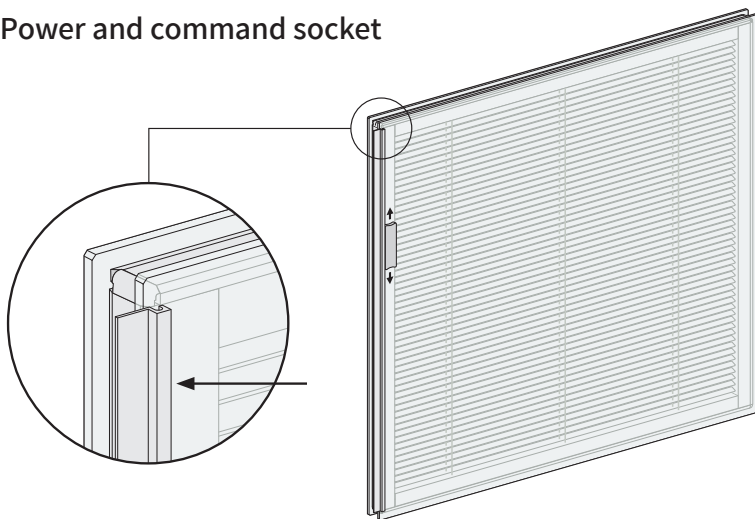

Section A-A

Section B-B

Section C-C

Section D-D

Power and command socket

VBM TOV 25mm - Detailed dimensions (mm)

Section A-A

Section B-B

Section C-C

Section D-D

Power and command socket

VBM TOH 18mm - Detailed dimensions (mm)

Section A-A

Section B-B

Section C-C

Section D-D