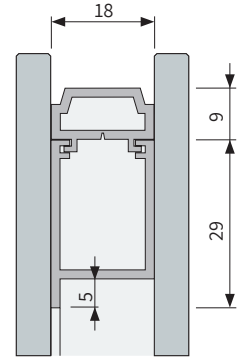

מרווחי אוויר: 18 מ"מ, 20 מ"מ, 25 מ"מ, 27 מ"מ.

VBM TOV 18mm - Detailed dimensions (mm)

Section A-A

Section B-B

Section C-C

Section D-D

Power and command socket

VBM TOV 20mm - Detailed dimensions (mm)

Section A-A

Section B-B

Section C-C

Section D-D

Power and command socket

VBM TOV 25mm - Detailed dimensions (mm)

Section A-A

Section B-B

Section C-C

Section D-D

Power and command socket

VBM TOH 18mm - Detailed dimensions (mm)

Section A-A

Section B-B

Section C-C

Section D-D

Power and command socket

VBM TOH 20mm - Detailed dimensions (mm)

Section A-A

Section B-B

Section C-C

Section D-D

Power and command socket

VBM TOH 25mm - Detailed dimensions (mm)