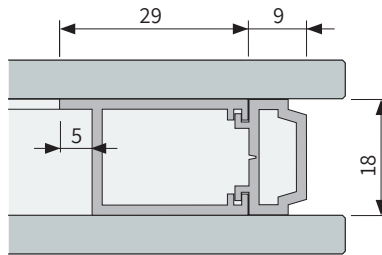

מרווחי אוויר: 18 מ"מ, 20 מ"מ, 25 מ"מ, 27 מ"מ.

VBM TOV 18mm - Detailed dimensions (mm)

Section A-A

Section B-B

Section C-C

Section D-D

Power and command socket

VBM TOV 20mm - Detailed dimensions (mm)

Section A-A

Section B-B

Section C-C

Section D-D

Power and command socket

VBM TOV 25mm - Detailed dimensions (mm)

Section A-A

Section B-B

Section C-C

Section D-D

Power and command socket

VBM TOH 18mm - Detailed dimensions (mm)

Section A-A

Section B-B

Section C-C

Section D-D

Power and command socket

VBM TOH 20mm - Detailed dimensions (mm)

Section A-A

Section B-B

Section C-C

Section D-D

Power and command socket

VBM TOH 25mm - Detailed dimensions (mm)