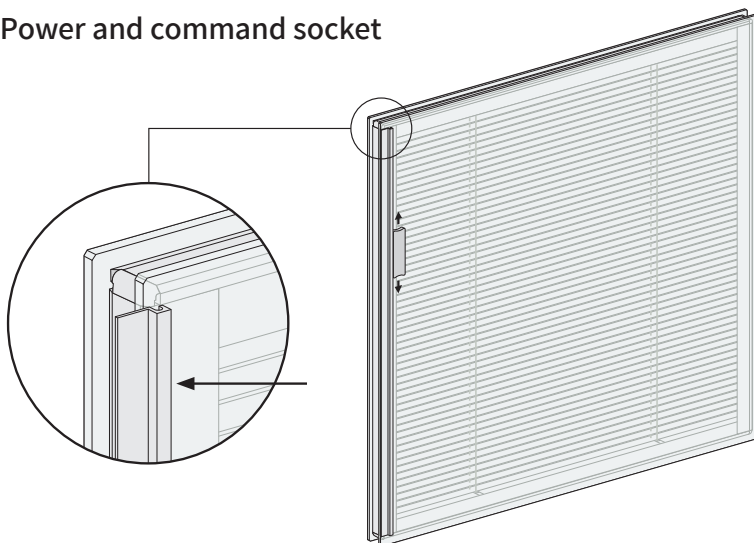

Section A-A

Section B-B

Section C-C

Section D-D

Power and command socket

VBM TOV 25mm - Detailed dimensions (mm)

Section A-A

Section B-B